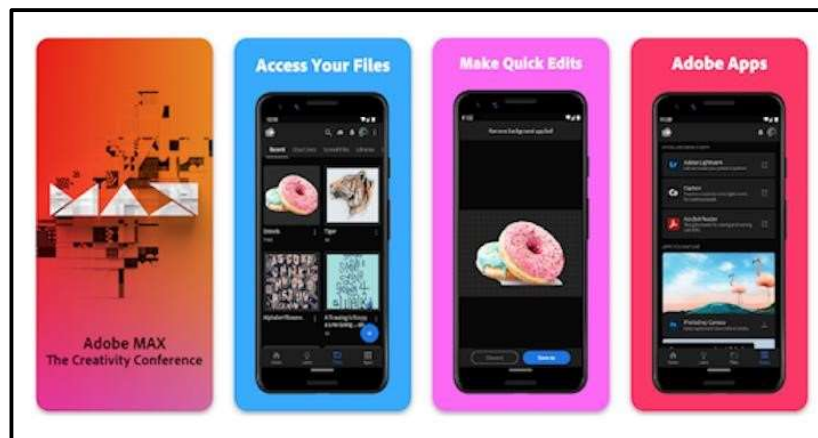

Adobe Creative Cloud

PRINCIPAL
SHRI L. P. RAVAL COLLEGE OF
EDUCATION & RESEARCH
Raval Nagar, Mira Road (E).