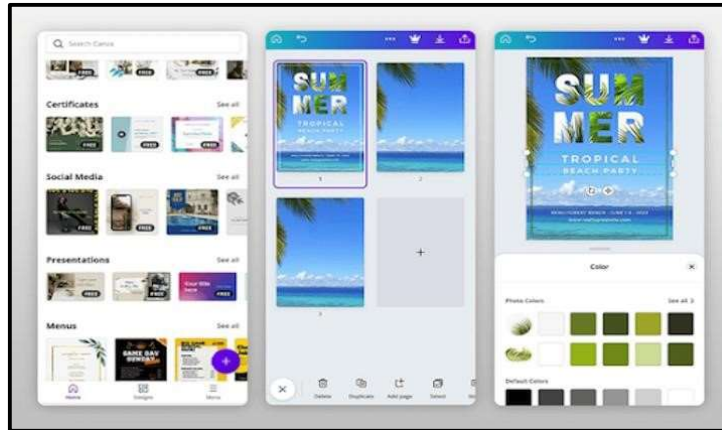

5 Some apps used for graphic

Canva