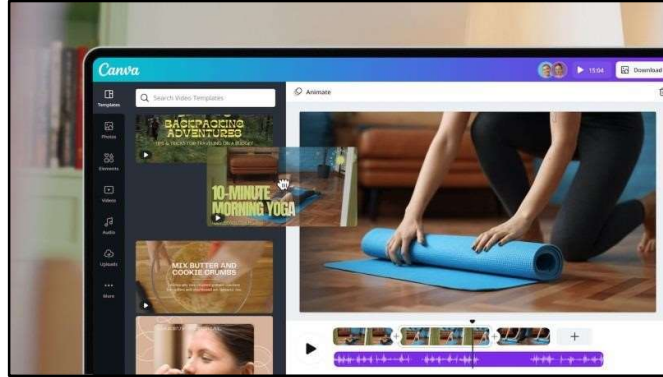

 PRINCIPAL
 SHRI L. P. RAVAL COLLEGE OF
 EDUCATION & RESEARCH
 Raval Nagar, Mira Road (E).

5.	Editing and graphic unit	Any time Online Free	Teachers use Android mobile	Sem II: CC3: Learning and Teaching (Bruce Tuckman Model) EC1: Pedagogy of school subject Maths (Becher–Biglan typology) IC2: Educational Management (Different types of Educational Boards, Educational Administration in India, Different Governing Bodies in Education)	B.Ed. Part I, II	Asst. Prof. Monika Chauhan

 PRINCIPAL
 SHRI L. P. RAVAL COLLEGE OF
 EDUCATION & RESEARCH
 Raval Nagar, Mira Road (E).

EVIDENCES

1. Some apps used for Studio / Live Studio

Canva's Video Editor

Adobe Premiere Rush

Video Show

[Signature]
PRINCIPAL
SHRI L. P. RAVAL COLLEGE OF
EDUCATION & RESEARCH
Raval Nagar, Mira Road (E).

2. Some apps used for Lecture Capturing System (LCS)

Office Lens (Android)

Screencast-O-Matic

AudioNote2

PRINCIPAL
SHRI L. P. RAVAL COLLEGE OF
EDUCATION & RESEARCH
Raval Nagar, Mira Road (E).

Audio Share

Super Notes