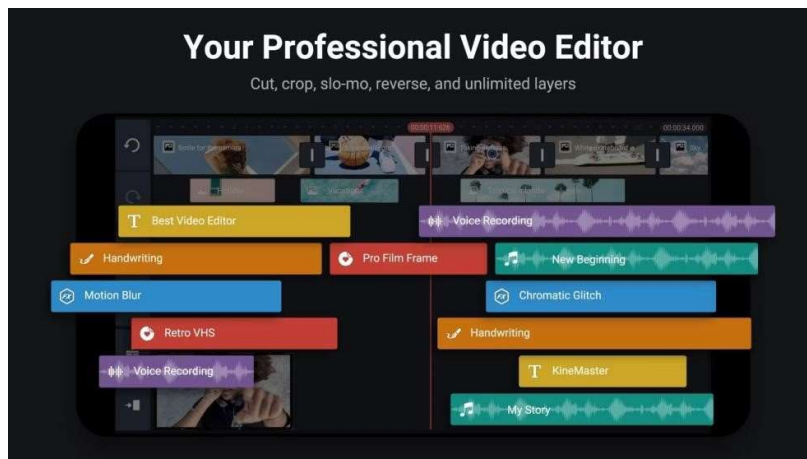

KineMaster

(Signature)
PRINCIPAL
SHRI L. P. RAVAL COLLEGE OF
EDUCATION & RESEARCH
Raval Nagar, Mira Road (E).