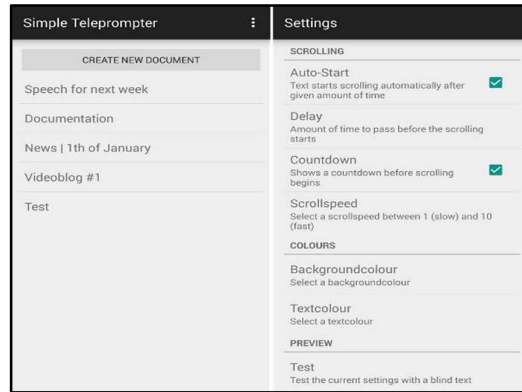

3. Some apps used for Teleprompter

Simple Teleprompter