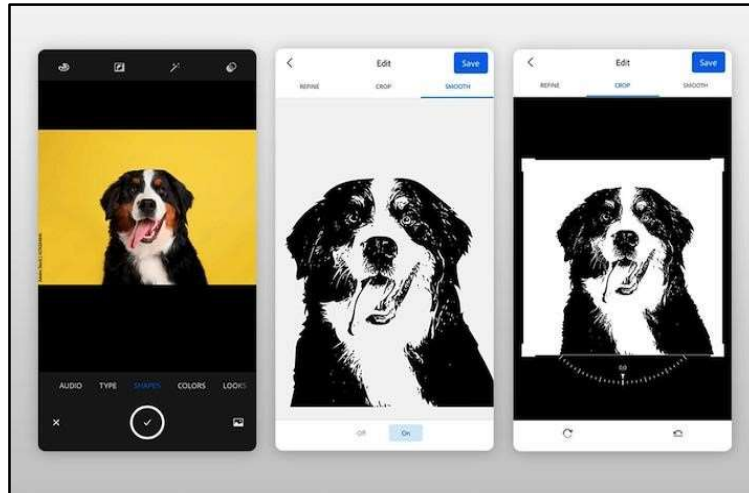

5 Some apps used for graphic

Canva

Adobe Creative Cloud

PRINCIPAL
SHRI L. P. RAVAL COLLEGE OF
EDUCATION & RESEARCH
Raval Nagar, Mira Road (E).

Adobe Capture

Designr: Graphic Design Maker

PRINCIPAL
SHRI L. P. RAVAL COLLEGE OF
EDUCATION & RESEARCH
Raval Nagar, Mira Road (E).