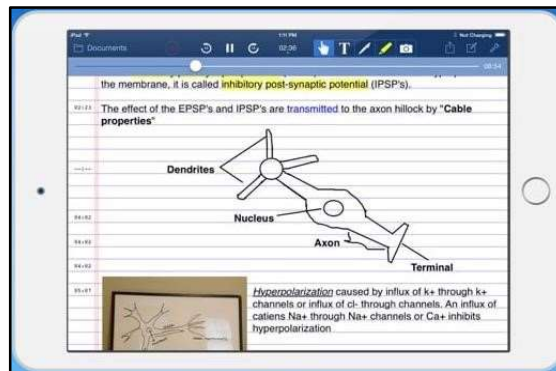

2. Some apps used for Lecture Capturing System (LCS)

Office Lens (Android)

Screencast-O-Matic

AudioNote2

PRINCIPAL
SHRI L. P. RAVAL COLLEGE OF
EDUCATION & RESEARCH
Raval Nagar, Mira Road (E).

Audio Share

Super Notes