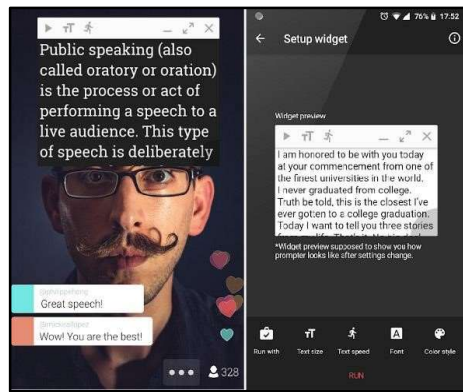

 PRINCIPAL
 SHRI L. P. RAVAL COLLEGE OF
 EDUCATION & RESEARCH
 Raval Nagar, Mira Road (E).

EVIDENCES

1. Some apps used for Studio / Live Studio

Canva's Video Editor

Adobe Premiere Rush

Video Show

[Signature]
PRINCIPAL
SHRI L. P. RAVAL COLLEGE OF
EDUCATION & RESEARCH
Raval Nagar, Mira Road (E).

2. Some apps used for Lecture Capturing System (LCS)

Office Lens (Android)

Screencast-O-Matic

AudioNote2

PRINCIPAL
SHRI L. P. RAVAL COLLEGE OF
EDUCATION & RESEARCH
Raval Nagar, Mira Road (E).

Audio Share

Super Notes

PRINCIPAL
SHRI L. P. RAVAL COLLEGE OF
EDUCATION & RESEARCH
Raval Nagar, Mira Road (E).

3. Some apps used for Teleprompter

Simple Teleprompter

Oratory Teleprompter

Selvi Teleprompter Camera

Shri L. P. Raval
PRINCIPAL
SHRI L. P. RAVAL COLLEGE OF
EDUCATION & RESEARCH
Raval Nagar, Mira Road (E).