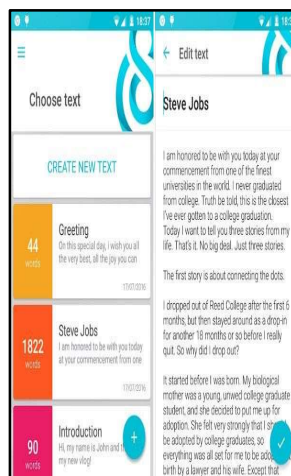

Shri L. P. Raval
PRINCIPAL
SHRI L. P. RAVAL COLLEGE OF
EDUCATION & RESEARCH
Raval Nagar, Mira Road (E).