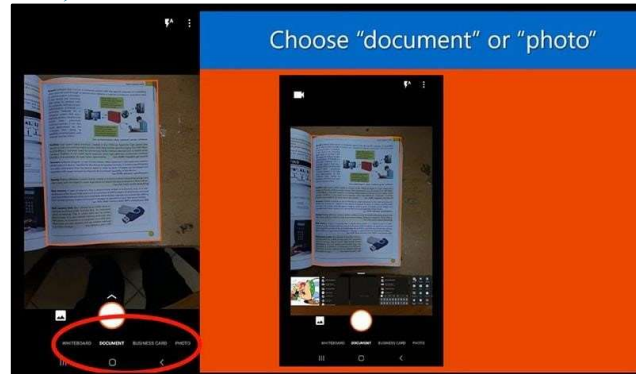

 PRINCIPAL
 SHRI L. P. RAVAL COLLEGE OF
 EDUCATION & RESEARCH
 Raval Nagar, Mira Road (E).

EVIDENCES

1. Some apps used for Studio / Live Studio

Canva's Video Editor

Adobe Premiere Rush

Video Show

[Signature]
PRINCIPAL
SHRI L. P. RAVAL COLLEGE OF
EDUCATION & RESEARCH
Raval Nagar, Mira Road (E).

2. Some apps used for Lecture Capturing System (LCS)

Office Lens (Android)

Screencast-O-Matic

AudioNote2

PRINCIPAL
SHRI L. P. RAVAL COLLEGE OF
EDUCATION & RESEARCH
Raval Nagar, Mira Road (E).

Audio Share

Super Notes