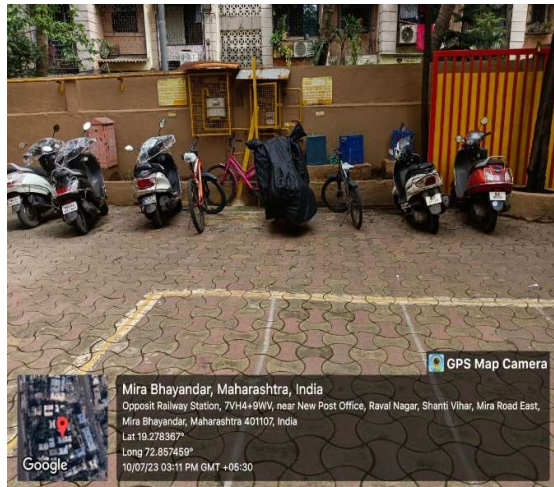

**CRITERIA 5.1.2 Available student support facilities in institution are**

- 1. Vehicle Parking**
- 2. Common rooms separately for boys and girls**
- 3. Recreational Facility**
- 4. First aid and medical aid**
- 5. Book bank**
- 6. Safe drinking water**
- 7. Hostel**
- 8. Canteen**
- 9. Toilets for girls**

*Deepa*  
www.smtlpcollege.edu.in  
EDUCATION & RESEARCH  
SMT. L. P. RAVAL COLLEGE OF  
EDUCATION

**CRITERIA 5.1.2 Available student support facilities in institution are**

1. Vehicle Parking
2. Common rooms separately for boys and girls
3. Recreational Facility
4. First aid and medical aid
5. Book bank
6. Safe drinking water
7. Hostel
8. Canteen
9. Toilets for girls

**GEO- TAGGED PHOTOGRAPHS OF THE STUDENT SUPPORT FACILITIES AVAILABLE IN COLLEGE ARE AS FOLLOWS:**

Vehicle Parking

Boys Common Room

*Deepa B.*  
SHRI. L. P. RAVAL COLLEGE OF  
EDUCATION & RESEARCH (E)  
MIRA ROAD (EAST)