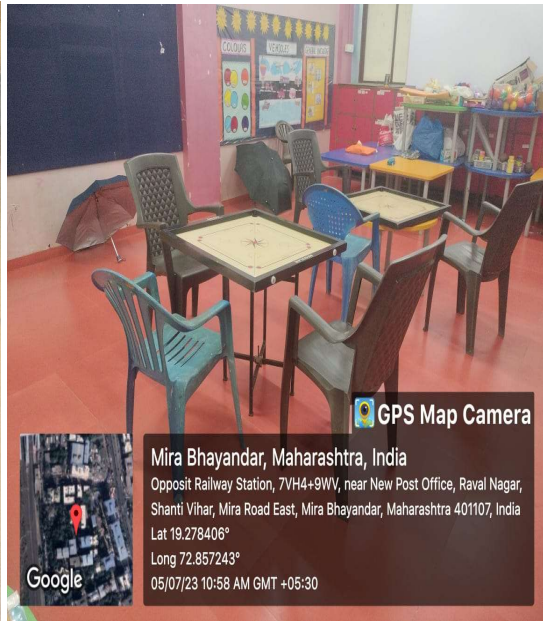

*Deepa*  
www.smtlpcollege.edu.in  
EDUCATION & RESEARCH  
SMT. L. P. RAVAL COLLEGE OF  
EDUCATION

**CRITERIA 5.1.2 Available student support facilities in institution are**

1. Vehicle Parking
2. Common rooms separately for boys and girls
3. Recreational Facility
4. First aid and medical aid
5. Book bank
6. Safe drinking water
7. Hostel
8. Canteen
9. Toilets for girls

**GEO- TAGGED PHOTOGRAPHS OF THE STUDENT SUPPORT FACILITIES AVAILABLE IN COLLEGE ARE AS FOLLOWS:**

Vehicle Parking

Boys Common Room

*Deepa B.*  
SHRI. L. P. RAVAL COLLEGE OF  
EDUCATION & RESEARCH (E)  
MIRA ROAD (EAST)

Girls Common Room

Gymkhana

Multipurpose Hall

Cultural stage

First- aid box

Sanitary-pad provision

*Deepa*  
www.raval.edu.in (E)  
EDUCATION & RESEARCH  
SHRI. L. P. RAVAL COLLEGE OF  
EDUCATION

Medical aid