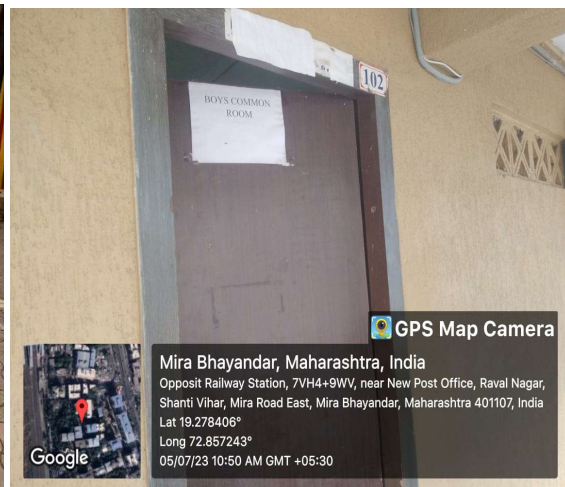

**CRITERIA 5.1.2 Available student support facilities in institution are**

- 1. Vehicle Parking**
- 2. Common rooms separately for boys and girls**
- 3. Recreational Facility**
- 4. First aid and medical aid**
- 5. Book bank**
- 6. Safe drinking water**
- 7. Hostel**
- 8. Canteen**
- 9. Toilets for girls**

*Deepa*  
www.smtlpcollege.edu.in  
EDUCATION & RESEARCH  
SMT. L. P. RAVAL COLLEGE OF  
EDUCATION

**CRITERIA 5.1.2 Available student support facilities in institution are**

1. Vehicle Parking
2. Common rooms separately for boys and girls
3. Recreational Facility
4. First aid and medical aid
5. Book bank
6. Safe drinking water
7. Hostel
8. Canteen
9. Toilets for girls

**GEO- TAGGED PHOTOGRAPHS OF THE STUDENT SUPPORT FACILITIES AVAILABLE IN COLLEGE ARE AS FOLLOWS:**

Vehicle Parking

Boys Common Room

*Deepa B.*  
SHRI. L. P. RAVAL COLLEGE OF  
EDUCATION & RESEARCH (E)  
MIRA ROAD (EAST)

Girls Common Room

Gymkhana

Multipurpose Hall

Cultural stage

First- aid box

Sanitary-pad provision

*Deepa*  
www.raval.edu.in (E)  
EDUCATION & RESEARCH  
SHRI. L. P. RAVAL COLLEGE OF  
EDUCATION

Medical aid