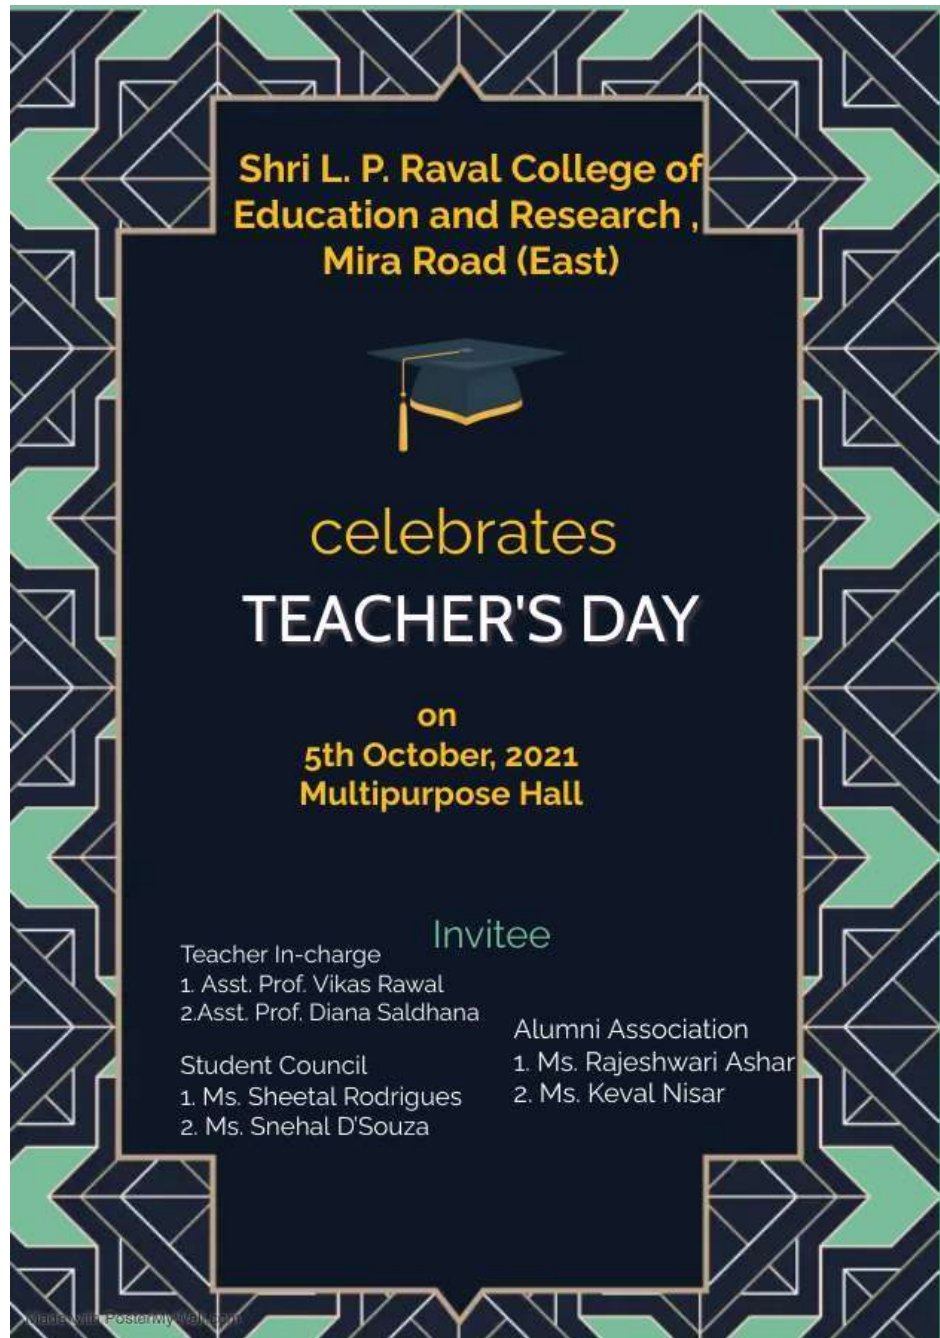

FLYER (TEACHER'S DAY)

Deepa

SHRI L. P. RAVAL COLLEGE OF
EDUCATION & RESEARCH (E)
MIRA ROAD (EAST)