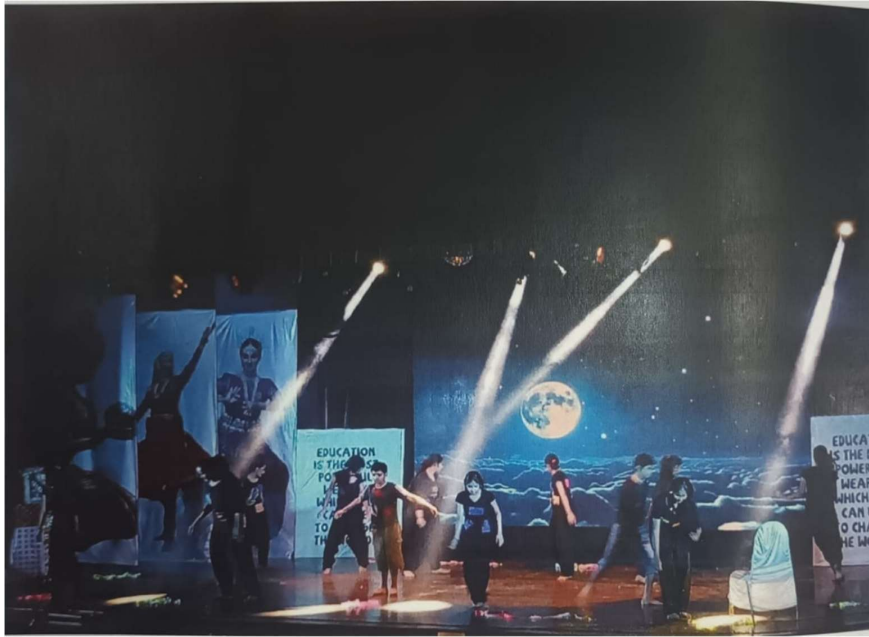

ANNUAL DAY CELEBRATION

Deepa
EDUCATION IS THE MOST POWERFUL WEAPON WHICH YOU CAN USE TO CHANGE THE WORLD
SHRI. L. P. RAVAL COLLEGE OF EDUCATION & RESEARCH
MIRA ROAD (EAST)