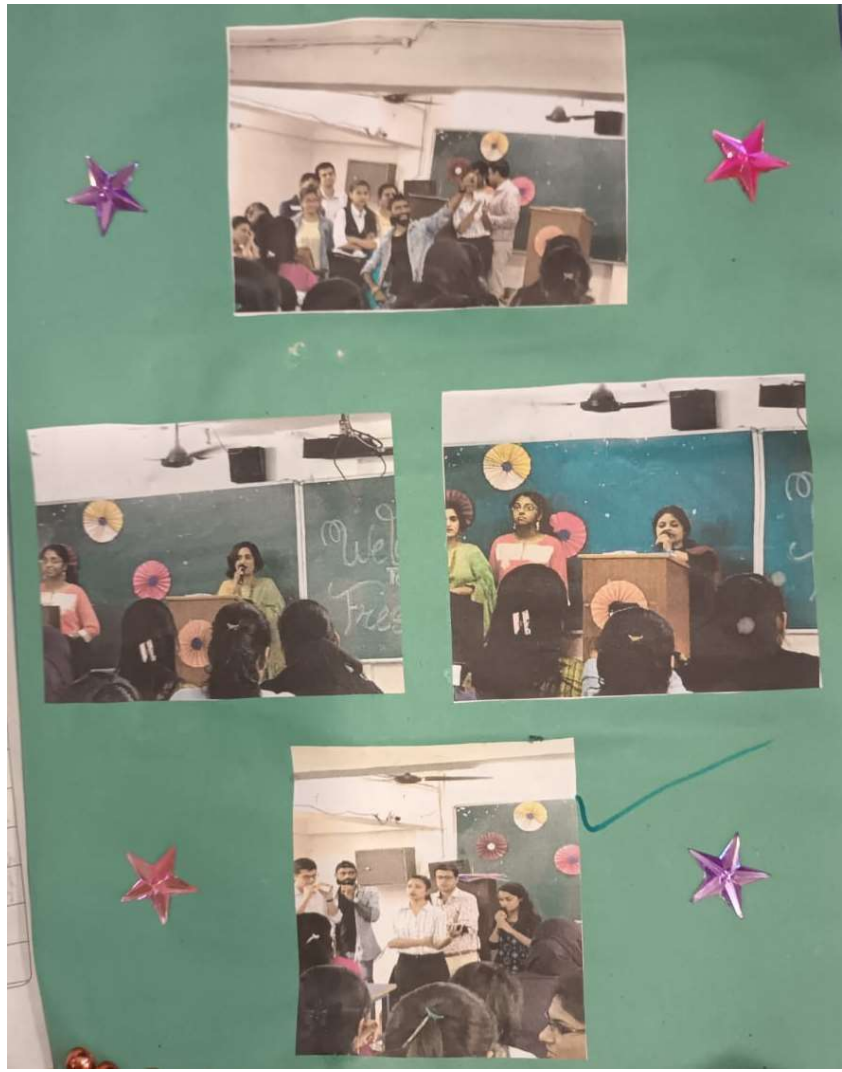

Deepa
EDUCATION & RESEARCH
SHRI L P RAVAL COLLEGE OF
MIRA ROAD (E)